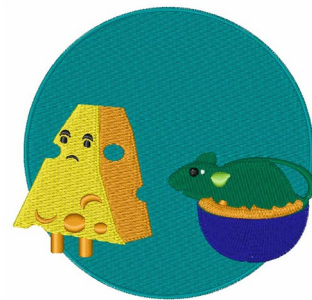

**Name:** Mouse And Cheese Machine Embroidery Design

**SKU:** WD02-JLA000979B

**Brand:** Windmill Designs

**Unique Colors:** 13 (9 color Stops)

## Unique Colors

	<b>Color Name (Color Code)</b>	<b>Manufacturer - Type</b>
	Super White (1001) [No Color Selected]	madeira - rayon
	Dusty Lilac (1263) [No Color Selected]	madeira - rayon
	Crocus (286)	Exquisite - Polyester 1000m