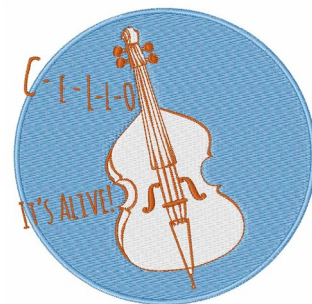

Name: Cello Its Alive! Machine Embroidery Design

SKU: WD02-JLA000978B

Brand: Windmill Designs

Unique Colors: 13 (4 color Stops)

Unique Colors

	Color Name (Color Code)	Manufacturer - Type
	Super White (1001) [No Color Selected]	madeira - rayon
	Dusty Lilac (1263) [No Color Selected]	madeira - rayon
	Crocus (286)	Exquisite - Polyester 1000m

Complete Color Sequence

#		Color Name (Color Code)	Manufacturer - Type
1		Super White (1001) [No Color Selected]	madeira - rayon
2		Super White (1001) [No Color Selected]	madeira - rayon
3		Crocus (286)	Exquisite - Polyester 1000m