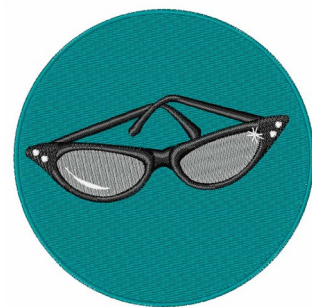

**Name:** Sunglasses

**SKU:** WD02-JLA000977A

**Brand:** Windmill Designs

**Unique Colors:** 13 (4 color Stops)

## Unique Colors

	Color Name (Color Code)	Manufacturer - Type
	Super White (1001) [No Color Selected]	madeira - rayon
	Dusty Lilac (1263) [No Color Selected]	madeira - rayon
	Crocus (286)	Exquisite - Polyester 1000m