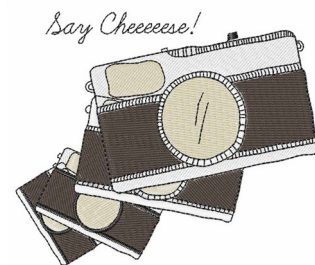

Name: Say Cheese Machine Embroidery Design

SKU: WD02-JLA000973C

Brand: Windmill Designs

Unique Colors: 13 (15 color Stops)

Unique Colors

	Color Name (Color Code)	Manufacturer - Type
	Super White (1001) [No Color Selected]	madeira - rayon
	Dusty Lilac (1263) [No Color Selected]	madeira - rayon
	Crocus (286)	Exquisite - Polyester 1000m

Complete Color Sequence

#		Color Name (Color Code)	Manufacturer - Type
1		Super White (1001) [No Color Selected]	madeira - rayon
2		Super White (1001) [No Color Selected]	madeira - rayon
3		Crocus (286)	Exquisite - Polyester 1000m