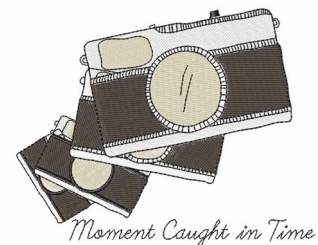

**Name:** Moment Caught Machine Embroidery Design

**SKU:** WD02-JLA000973B

**Brand:** Windmill Designs

**Unique Colors:** 13 (15 color Stops)