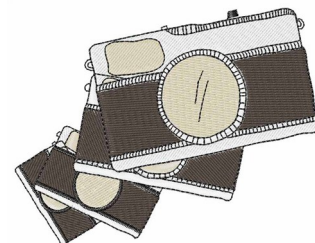

Name: Camera Machine Embroidery Design

SKU: WD02-JLA000973A

Brand: Windmill Designs

Unique Colors: 13 (15 color Stops)

Unique Colors

	Color Name (Color Code)	Manufacturer - Type
	Super White (1001) [No Color Selected]	madeira - rayon
	Dusty Lilac (1263) [No Color Selected]	madeira - rayon
	Crocus (286)	Exquisite - Polyester 1000m

Complete Color Sequence

#		Color Name (Color Code)	Manufacturer - Type
1		Super White (1001) [No Color Selected]	madeira - rayon
2		Super White (1001) [No Color Selected]	madeira - rayon
3		Crocus (286)	Exquisite - Polyester 1000m