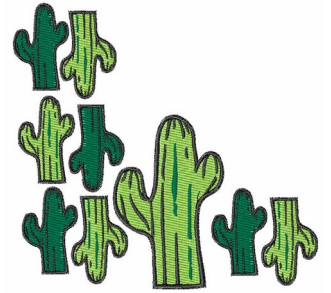

Name: Cactus

SKU: WD02-JLA000971B

Brand: Windmill Designs

Unique Colors: 13 (8 color Stops)

Unique Colors

	Color Name (Color Code)	Manufacturer - Type
	Super White (1001) [No Color Selected]	madeira - rayon
	Dusty Lilac (1263) [No Color Selected]	madeira - rayon
	Crocus (286)	Exquisite - Polyester 1000m

Complete Color Sequence

#		Color Name (Color Code)	Manufacturer - Type
1		Super White (1001) [No Color Selected]	madeira - rayon
2		Super White (1001) [No Color Selected]	madeira - rayon
3		Crocus (286)	Exquisite - Polyester 1000m