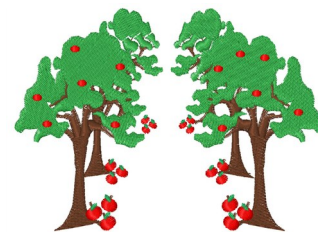

Name: Apple Orchard

SKU: WD02-JLA00096A

Brand: Windmill Designs

Unique Colors: 13 (10 color Stops)

Unique Colors

	Color Name (Color Code)	Manufacturer - Type
	Super White (1001) [No Color Selected]	madeira - rayon
	Dusty Lilac (1263) [No Color Selected]	madeira - rayon
	Crocus (286)	Exquisite - Polyester 1000m

Complete Color Sequence

#		Color Name (Color Code)	Manufacturer - Type
1		Super White (1001) [No Color Selected]	madeira - rayon
2		Super White (1001) [No Color Selected]	madeira - rayon
3		Crocus (286)	Exquisite - Polyester 1000m