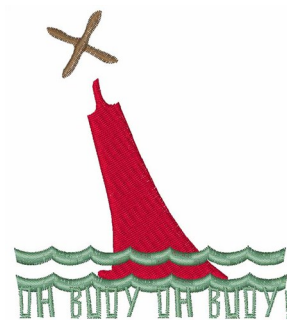

**Name:** Oh Buoy! Machine Embroidery Design

**SKU:** WD02-JLA000967C

**Brand:** Windmill Designs

**Unique Colors:** 13 (4 color Stops)