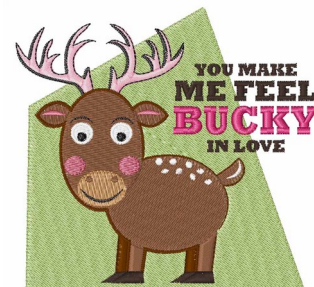

Name: Bucky In Love Machine Embroidery Design

SKU: WD02-JLA000964D

Brand: Windmill Designs

Unique Colors: 13 (12 color Stops)

Unique Colors

	Color Name (Color Code)	Manufacturer - Type
	Super White (1001) [No Color Selected]	madeira - rayon
	Dusty Lilac (1263) [No Color Selected]	madeira - rayon
	Crocus (286)	Exquisite - Polyester 1000m