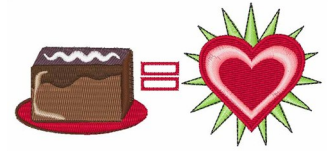

Name: Brownie Love

SKU: WD02-JLA000963A

Brand: Windmill Designs

Unique Colors: 13 (13 color Stops)

Unique Colors

	Color Name (Color Code)	Manufacturer - Type
	Super White (1001) [No Color Selected]	madeira - rayon
	Dusty Lilac (1263) [No Color Selected]	madeira - rayon
	Crocus (286)	Exquisite - Polyester 1000m