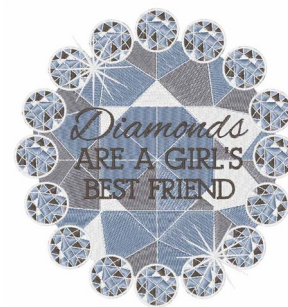

Name: Girls Best Friend Machine Embroidery Design

SKU: WD02-JLA000959C

Brand: Windmill Designs

Unique Colors: 13 (13 color Stops)

Unique Colors

	Color Name (Color Code)	Manufacturer - Type
	Super White (1001) [No Color Selected]	madeira - rayon
	Dusty Lilac (1263) [No Color Selected]	madeira - rayon
	Crocus (286)	Exquisite - Polyester 1000m

Complete Color Sequence

#		Color Name (Color Code)	Manufacturer - Type
1		Super White (1001) [No Color Selected]	madeira - rayon
2		Super White (1001) [No Color Selected]	madeira - rayon
3		Crocus (286)	Exquisite - Polyester 1000m