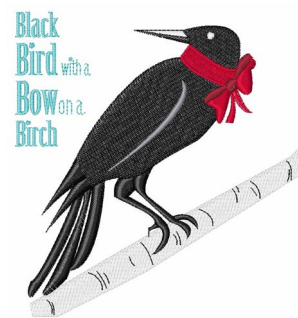

Name: Black Bird With A Bow Machine
Embroidery Design

SKU: WD02-JLA000955B

Brand: Windmill Designs

Unique Colors: 13 (7 color Stops)

Unique Colors

	Color Name (Color Code)	Manufacturer - Type
	Super White (1001) [No Color Selected]	madeira - rayon
	Dusty Lilac (1263) [No Color Selected]	madeira - rayon
	Crocus (286)	Exquisite - Polyester 1000m

Complete Color Sequence

#		Color Name (Color Code)	Manufacturer - Type
1		Super White (1001) [No Color Selected]	madeira - rayon
2		Super White (1001) [No Color Selected]	madeira - rayon
3		Crocus (286)	Exquisite - Polyester 1000m