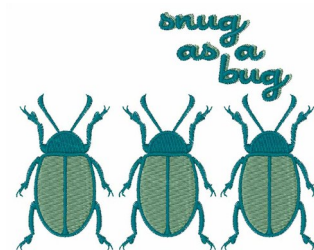

Name: Sung As A Bug

SKU: WD02-JLA000952D

Brand: Windmill Designs

Unique Colors: 13 (4 color Stops)

Unique Colors

	Color Name (Color Code)	Manufacturer - Type
	Super White (1001) [No Color Selected]	madeira - rayon
	Dusty Lilac (1263) [No Color Selected]	madeira - rayon
	Crocus (286)	Exquisite - Polyester 1000m