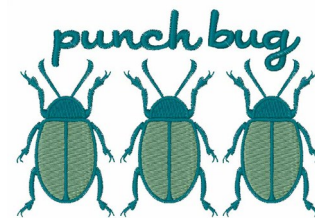

Name: Punch Bag Machine Embroidery Design

SKU: WD02-JLA000952C

Brand: Windmill Designs

Unique Colors: 13 (2 color Stops)

Unique Colors

	Color Name (Color Code)	Manufacturer - Type
	Super White (1001) [No Color Selected]	madeira - rayon
	Dusty Lilac (1263) [No Color Selected]	madeira - rayon
	Crocus (286)	Exquisite - Polyester 1000m