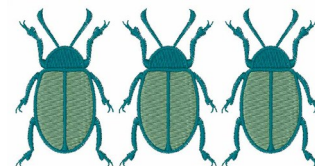

Name: Beetle Machine Embroidery Design

SKU: WD02-JLA000952A

Brand: Windmill Designs

Unique Colors: 13 (2 color Stops)

Unique Colors

	Color Name (Color Code)	Manufacturer - Type
	Super White (1001) [No Color Selected]	madeira - rayon
	Dusty Lilac (1263) [No Color Selected]	madeira - rayon
	Crocus (286)	Exquisite - Polyester 1000m

Complete Color Sequence

#		Color Name (Color Code)	Manufacturer - Type
1		Super White (1001) [No Color Selected]	madeira - rayon
2		Super White (1001) [No Color Selected]	madeira - rayon
3		Crocus (286)	Exquisite - Polyester 1000m