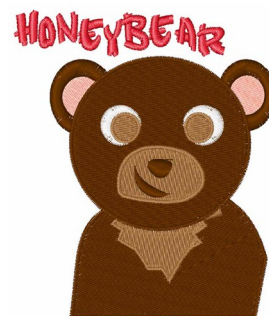

Name: Homeybear Machine Embroidery Design

SKU: WD02-JLA000948C

Brand: Windmill Designs

Unique Colors: 13 (8 color Stops)

Unique Colors

	Color Name (Color Code)	Manufacturer - Type
	Super White (1001) [No Color Selected]	madeira - rayon
	Dusty Lilac (1263) [No Color Selected]	madeira - rayon
	Crocus (286)	Exquisite - Polyester 1000m