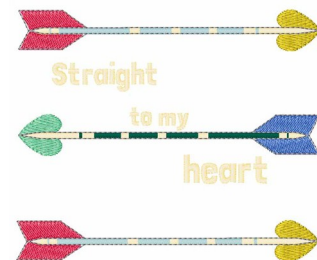

**Name:** Straight To My Heart

**SKU:** WD02-JLA000947D

**Brand:** Windmill Designs

**Unique Colors:** 13 (11 color Stops)

## Unique Colors

	<b>Color Name (Color Code)</b>	<b>Manufacturer - Type</b>
	Super White (1001) [No Color Selected]	madeira - rayon
	Dusty Lilac (1263) [No Color Selected]	madeira - rayon
	Crocus (286)	Exquisite - Polyester 1000m

# Complete Color Sequence

#		Color Name (Color Code)	Manufacturer - Type
1		Super White (1001) [No Color Selected]	madeira - rayon
2		Super White (1001) [No Color Selected]	madeira - rayon
3		Crocus (286)	Exquisite - Polyester 1000m