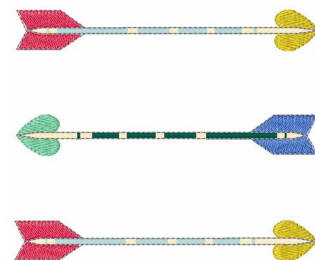

Name: Arrows

SKU: WD02-JLA000947A

Brand: Windmill Designs

Unique Colors: 13 (10 color Stops)

Unique Colors

	Color Name (Color Code)	Manufacturer - Type
	Super White (1001) [No Color Selected]	madeira - rayon
	Dusty Lilac (1263) [No Color Selected]	madeira - rayon
	Crocus (286)	Exquisite - Polyester 1000m

Complete Color Sequence

#		Color Name (Color Code)	Manufacturer - Type
1		Super White (1001) [No Color Selected]	madeira - rayon
2		Super White (1001) [No Color Selected]	madeira - rayon
3		Crocus (286)	Exquisite - Polyester 1000m