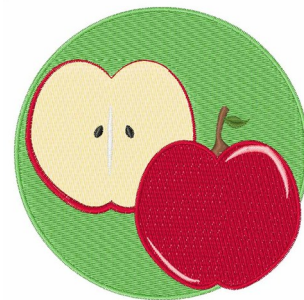

**Name:** Red Apple Machine Embroidery Design

**SKU:** WD02-JLA000946C

**Brand:** Windmill Designs

**Unique Colors:** 13 (8 color Stops)