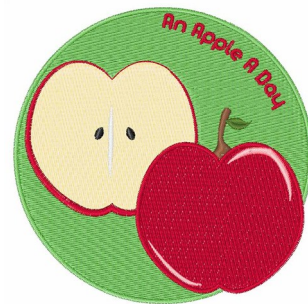

Name: An Apple A Day Machine Embroidery Design

SKU: WD02-JLA000946B

Brand: Windmill Designs

Unique Colors: 13 (9 color Stops)

Unique Colors

	Color Name (Color Code)	Manufacturer - Type
	Super White (1001) [No Color Selected]	madeira - rayon
	Dusty Lilac (1263) [No Color Selected]	madeira - rayon
	Crocus (286)	Exquisite - Polyester 1000m