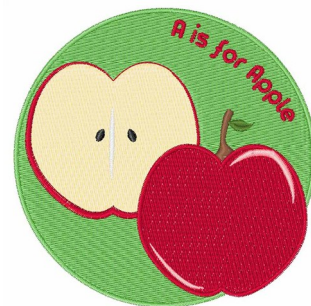

Name: A Is For Apple Machine Embroidery Design

SKU: WD02-JLA000946A

Brand: Windmill Designs

Unique Colors: 13 (9 color Stops)

Unique Colors

	Color Name (Color Code)	Manufacturer - Type
	Super White (1001) [No Color Selected]	madeira - rayon
	Dusty Lilac (1263) [No Color Selected]	madeira - rayon
	Crocus (286)	Exquisite - Polyester 1000m

Complete Color Sequence

#		Color Name (Color Code)	Manufacturer - Type
1		Super White (1001) [No Color Selected]	madeira - rayon
2		Super White (1001) [No Color Selected]	madeira - rayon
3		Crocus (286)	Exquisite - Polyester 1000m