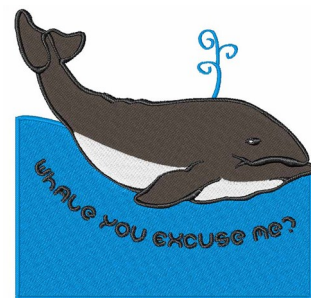

Name: Whale You Excuse Me Machine
Embroidery Design

SKU: WD02-JLA000940D

Brand: Windmill Designs

Unique Colors: 13 (4 color Stops)

Unique Colors

	Color Name (Color Code)	Manufacturer - Type
	Super White (1001) [No Color Selected]	madeira - rayon
	Dusty Lilac (1263) [No Color Selected]	madeira - rayon
	Crocus (286)	Exquisite - Polyester 1000m