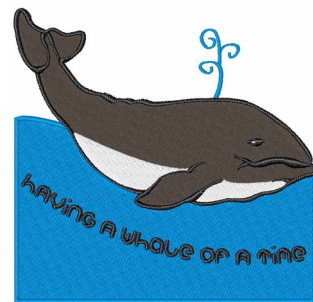

Name: A Whale Of A Time Machine Embroidery Design

SKU: WD02-JLA000940B

Brand: Windmill Designs

Unique Colors: 13 (4 color Stops)

Unique Colors

	Color Name (Color Code)	Manufacturer - Type
	Super White (1001) [No Color Selected]	madeira - rayon
	Dusty Lilac (1263) [No Color Selected]	madeira - rayon
	Crocus (286)	Exquisite - Polyester 1000m