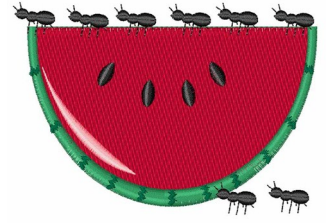

Name: Watermelon And Ants

SKU: WD02-JLA000939A

Brand: Windmill Designs

Unique Colors: 13 (5 color Stops)

Unique Colors

	Color Name (Color Code)	Manufacturer - Type
	Super White (1001) [No Color Selected]	madeira - rayon
	Dusty Lilac (1263) [No Color Selected]	madeira - rayon
	Crocus (286)	Exquisite - Polyester 1000m

Complete Color Sequence

#		Color Name (Color Code)	Manufacturer - Type
1		Super White (1001) [No Color Selected]	madeira - rayon
2		Super White (1001) [No Color Selected]	madeira - rayon
3		Crocus (286)	Exquisite - Polyester 1000m