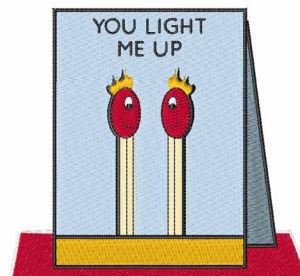

Name: You Light Me Up Machine Embroidery Design

SKU: WD02-JLA000934D

Brand: Windmill Designs

Unique Colors: 13 (8 color Stops)

Unique Colors

	Color Name (Color Code)	Manufacturer - Type
	Super White (1001) [No Color Selected]	madeira - rayon
	Dusty Lilac (1263) [No Color Selected]	madeira - rayon
	Crocus (286)	Exquisite - Polyester 1000m

Complete Color Sequence

#		Color Name (Color Code)	Manufacturer - Type
1		Super White (1001) [No Color Selected]	madeira - rayon
2		Super White (1001) [No Color Selected]	madeira - rayon
3		Crocus (286)	Exquisite - Polyester 1000m