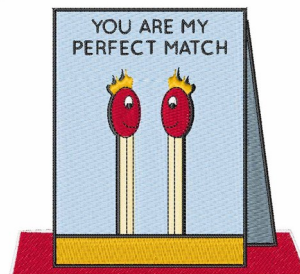

Name: My Perfect Match Machine Embroidery Design

SKU: WD02-JLA000934C

Brand: Windmill Designs

Unique Colors: 13 (8 color Stops)

Unique Colors

	Color Name (Color Code)	Manufacturer - Type
	Super White (1001) [No Color Selected]	madeira - rayon
	Dusty Lilac (1263) [No Color Selected]	madeira - rayon
	Crocus (286)	Exquisite - Polyester 1000m

Complete Color Sequence

#		Color Name (Color Code)	Manufacturer - Type
1		Super White (1001) [No Color Selected]	madeira - rayon
2		Super White (1001) [No Color Selected]	madeira - rayon
3		Crocus (286)	Exquisite - Polyester 1000m