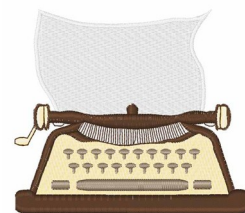

Name: Ribbon Dancer Machine Embroidery Design

SKU: WD02-JLA000933D

Brand: Windmill Designs

Unique Colors: 13 (6 color Stops)

Ribbon
DANCER

Unique Colors

	Color Name (Color Code)	Manufacturer - Type
	Super White (1001) [No Color Selected]	madeira - rayon
	Dusty Lilac (1263) [No Color Selected]	madeira - rayon
	Crocus (286)	Exquisite - Polyester 1000m