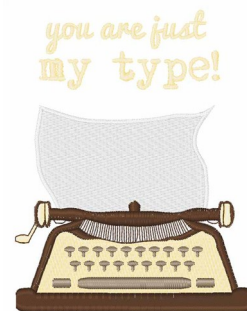

Name: You Are Just My Type Machine
Embroidery Design

SKU: WD02-JLA000933C

Brand: Windmill Designs

Unique Colors: 13 (6 color Stops)

Unique Colors

	Color Name (Color Code)	Manufacturer - Type
	Super White (1001) [No Color Selected]	madeira - rayon
	Dusty Lilac (1263) [No Color Selected]	madeira - rayon
	Crocus (286)	Exquisite - Polyester 1000m