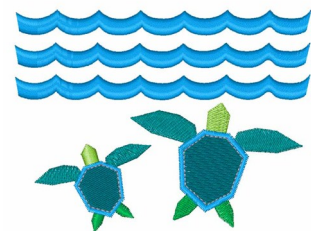

**Name:** Turtles Machine Embroidery Design

**SKU:** WD02-JLA000931A

**Brand:** Windmill Designs

**Unique Colors:** 13 (7 color Stops)

## Unique Colors

	<b>Color Name (Color Code)</b>	<b>Manufacturer - Type</b>
	Super White (1001) [No Color Selected]	madeira - rayon
	Dusty Lilac (1263) [No Color Selected]	madeira - rayon
	Crocus (286)	Exquisite - Polyester 1000m

# Complete Color Sequence

#		Color Name (Color Code)	Manufacturer - Type
1		Super White (1001) [No Color Selected]	madeira - rayon
2		Super White (1001) [No Color Selected]	madeira - rayon
3		Crocus (286)	Exquisite - Polyester 1000m