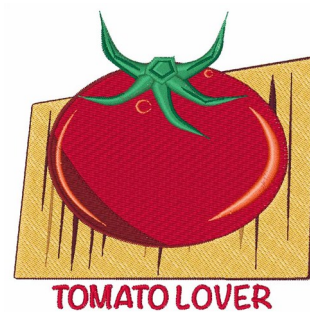

Name: Tomato Lover Machine Embroidery Design

SKU: WD02-JLA000929D

Brand: Windmill Designs

Unique Colors: 13 (9 color Stops)

Unique Colors

	Color Name (Color Code)	Manufacturer - Type
	Super White (1001) [No Color Selected]	madeira - rayon
	Dusty Lilac (1263) [No Color Selected]	madeira - rayon
	Crocus (286)	Exquisite - Polyester 1000m