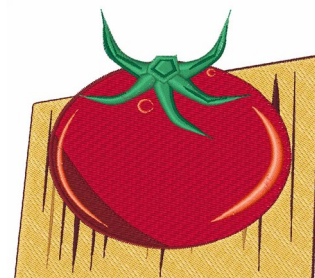

Name: Tomato

SKU: WD02-JLA000929A

Brand: Windmill Designs

Unique Colors: 13 (8 color Stops)

Unique Colors

	Color Name (Color Code)	Manufacturer - Type
	Super White (1001) [No Color Selected]	madeira - rayon
	Dusty Lilac (1263) [No Color Selected]	madeira - rayon
	Crocus (286)	Exquisite - Polyester 1000m

Complete Color Sequence

#		Color Name (Color Code)	Manufacturer - Type
1		Super White (1001) [No Color Selected]	madeira - rayon
2		Super White (1001) [No Color Selected]	madeira - rayon
3		Crocus (286)	Exquisite - Polyester 1000m