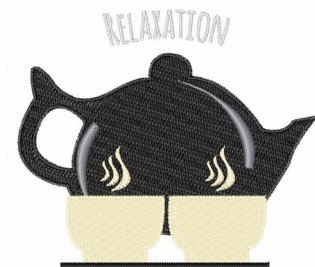

Name: Relaxation Tea Machine Embroidery Design

SKU: WD02-JLA000922B

Brand: Windmill Designs

Unique Colors: 13 (5 color Stops)

Unique Colors

	Color Name (Color Code)	Manufacturer - Type
	Super White (1001) [No Color Selected]	madeira - rayon
	Dusty Lilac (1263) [No Color Selected]	madeira - rayon
	Crocus (286)	Exquisite - Polyester 1000m