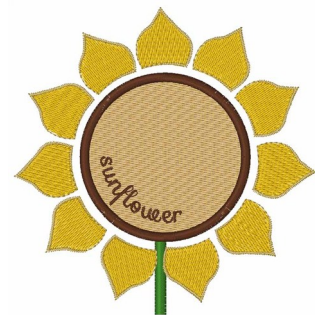

Name: Sunflower

SKU: WD02-JLA000920D

Brand: Windmill Designs

Unique Colors: 13 (6 color Stops)

Unique Colors

| | Color Name (Color Code) | Manufacturer - Type |
|--|--|-----------------------------|
| | Super White (1001) [No Color Selected] | madeira - rayon |
| | Dusty Lilac (1263) [No Color Selected] | madeira - rayon |
| | Crocus (286) | Exquisite - Polyester 1000m |

Complete Color Sequence

| # | | Color Name (Color Code) | Manufacturer - Type |
|---|---|--|--------------------------------|
| 1 |  | Super White (1001) [No Color Selected] | madeira - rayon |
| 2 |  | Super White (1001) [No Color Selected] | madeira - rayon |
| 3 |  | Crocus (286) | Exquisite - Polyester 1000m |