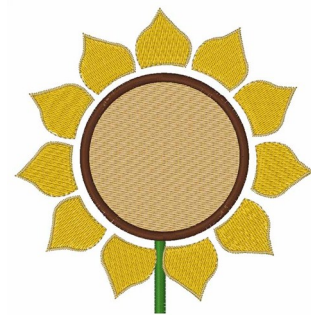

Name: Sunflower

SKU: WD02-JLA000920A

Brand: Windmill Designs

Unique Colors: 13 (5 color Stops)

Unique Colors

	Color Name (Color Code)	Manufacturer - Type
	Super White (1001) [No Color Selected]	madeira - rayon
	Dusty Lilac (1263) [No Color Selected]	madeira - rayon
	Crocus (286)	Exquisite - Polyester 1000m

Complete Color Sequence

#		Color Name (Color Code)	Manufacturer - Type
1		Super White (1001) [No Color Selected]	madeira - rayon
2		Super White (1001) [No Color Selected]	madeira - rayon
3		Crocus (286)	Exquisite - Polyester 1000m