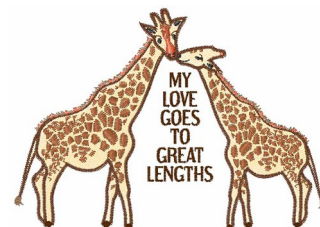

Name: Great Lengths Machine Embroidery Design

SKU: WD02-JLA00091D

Brand: Windmill Designs

Unique Colors: 13 (16 color Stops)

Unique Colors

	Color Name (Color Code)	Manufacturer - Type
	Super White (1001) [No Color Selected]	madeira - rayon
	Dusty Lilac (1263) [No Color Selected]	madeira - rayon
	Crocus (286)	Exquisite - Polyester 1000m