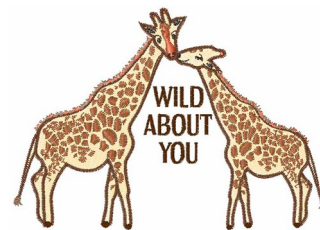

Name: Wild About You Machine Embroidery Design

SKU: WD02-JLA00091C

Brand: Windmill Designs

Unique Colors: 13 (16 color Stops)

Unique Colors

	Color Name (Color Code)	Manufacturer - Type
	Super White (1001) [No Color Selected]	madeira - rayon
	Dusty Lilac (1263) [No Color Selected]	madeira - rayon
	Crocus (286)	Exquisite - Polyester 1000m