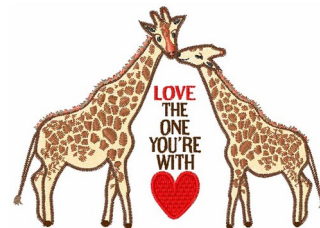

Name: Giraffe Love Machine Embroidery Design

SKU: WD02-JLA00091B

Brand: Windmill Designs

Unique Colors: 13 (18 color Stops)

Unique Colors

	Color Name (Color Code)	Manufacturer - Type
	Super White (1001) [No Color Selected]	madeira - rayon
	Dusty Lilac (1263) [No Color Selected]	madeira - rayon
	Crocus (286)	Exquisite - Polyester 1000m