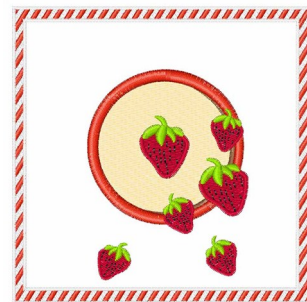

Name: Strawberries Machine Embroidery Design

SKU: WD02-JLA000918A

Brand: Windmill Designs

Unique Colors: 13 (9 color Stops)

Unique Colors

	Color Name (Color Code)	Manufacturer - Type
	Super White (1001) [No Color Selected]	madeira - rayon
	Dusty Lilac (1263) [No Color Selected]	madeira - rayon
	Crocus (286)	Exquisite - Polyester 1000m