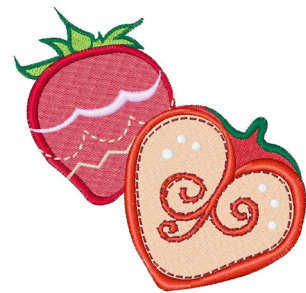

Name: Strawberry Slice Machine Embroidery Design

SKU: WD02-JLA000917A

Brand: Windmill Designs

Unique Colors: 13 (11 color Stops)

Unique Colors

	Color Name (Color Code)	Manufacturer - Type
	Super White (1001) [No Color Selected]	madeira - rayon
	Dusty Lilac (1263) [No Color Selected]	madeira - rayon
	Crocus (286)	Exquisite - Polyester 1000m

Complete Color Sequence

#		Color Name (Color Code)	Manufacturer - Type
1		Super White (1001) [No Color Selected]	madeira - rayon
2		Super White (1001) [No Color Selected]	madeira - rayon
3		Crocus (286)	Exquisite - Polyester 1000m