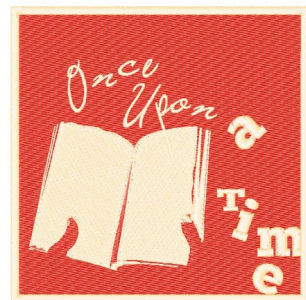

Name: Once Upon A Time Machine Embroidery Design

SKU: WD02-JLA000916B

Brand: Windmill Designs

Unique Colors: 13 (2 color Stops)

Unique Colors

	Color Name (Color Code)	Manufacturer - Type
	Super White (1001) [No Color Selected]	madeira - rayon
	Dusty Lilac (1263) [No Color Selected]	madeira - rayon
	Crocus (286)	Exquisite - Polyester 1000m