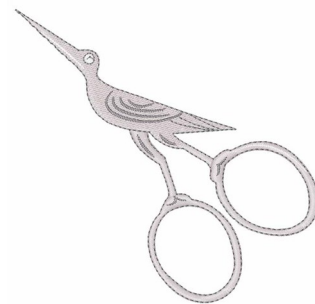

Name: Bird Scissors Machine Embroidery Design

SKU: WD02-JLA000901B

Brand: Windmill Designs

Unique Colors: 13 (3 color Stops)

Unique Colors

	Color Name (Color Code)	Manufacturer - Type
	Super White (1001) [No Color Selected]	madeira - rayon
	Dusty Lilac (1263) [No Color Selected]	madeira - rayon
	Crocus (286)	Exquisite - Polyester 1000m

Complete Color Sequence

#		Color Name (Color Code)	Manufacturer - Type
1		Super White (1001) [No Color Selected]	madeira - rayon
2		Super White (1001) [No Color Selected]	madeira - rayon
3		Crocus (286)	Exquisite - Polyester 1000m