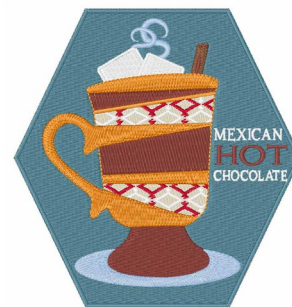

**Name:** Mexican Hot Chocolate Machine  
Embroidery Design

**SKU:** WD02-JLA000900D

**Brand:** Windmill Designs

**Unique Colors:** 13 (10 color Stops)