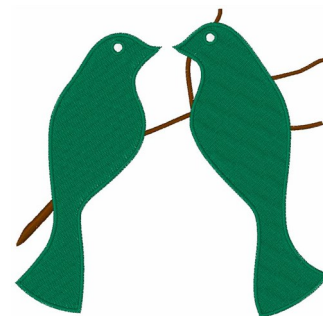

**Name:** Turtle Doves Machine Embroidery Design

**SKU:** WD02-JLA0008A

**Brand:** Windmill Designs

**Unique Colors:** 13 (4 color Stops)