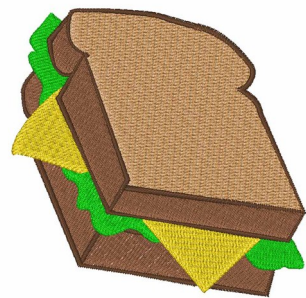

Name: Sandwich Machine Embroidery Design

SKU: WD02-JLA000898A

Brand: Windmill Designs

Unique Colors: 13 (7 color Stops)

Unique Colors

	Color Name (Color Code)	Manufacturer - Type
	Super White (1001) [No Color Selected]	madeira - rayon
	Dusty Lilac (1263) [No Color Selected]	madeira - rayon
	Crocus (286)	Exquisite - Polyester 1000m

Complete Color Sequence

#		Color Name (Color Code)	Manufacturer - Type
1		Super White (1001) [No Color Selected]	madeira - rayon
2		Super White (1001) [No Color Selected]	madeira - rayon
3		Crocus (286)	Exquisite - Polyester 1000m