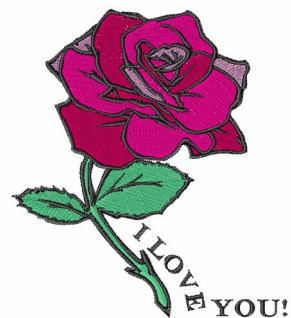

Name: I Love You

SKU: WD02-JLA000895D

Brand: Windmill Designs

Unique Colors: 13 (5 color Stops)

Unique Colors

	Color Name (Color Code)	Manufacturer - Type
	Super White (1001) [No Color Selected]	madeira - rayon
	Dusty Lilac (1263) [No Color Selected]	madeira - rayon
	Crocus (286)	Exquisite - Polyester 1000m