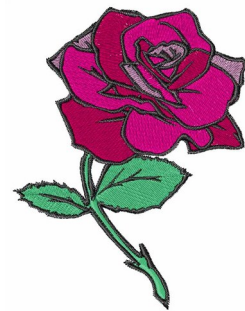

Name: Red Rose

SKU: WD02-JLA000895B

Brand: Windmill Designs

Unique Colors: 13 (5 color Stops)

Unique Colors

	Color Name (Color Code)	Manufacturer - Type
	Super White (1001) [No Color Selected]	madeira - rayon
	Dusty Lilac (1263) [No Color Selected]	madeira - rayon
	Crocus (286)	Exquisite - Polyester 1000m

Complete Color Sequence

#		Color Name (Color Code)	Manufacturer - Type
1		Super White (1001) [No Color Selected]	madeira - rayon
2		Super White (1001) [No Color Selected]	madeira - rayon
3		Crocus (286)	Exquisite - Polyester 1000m