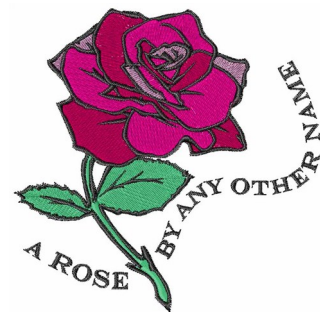

Name: Rose By Any Other Name Machine
Embroidery Design

SKU: WD02-JLA000895A

Brand: Windmill Designs

Unique Colors: 13 (5 color Stops)

Unique Colors

	Color Name (Color Code)	Manufacturer - Type
	Super White (1001) [No Color Selected]	madeira - rayon
	Dusty Lilac (1263) [No Color Selected]	madeira - rayon
	Crocus (286)	Exquisite - Polyester 1000m