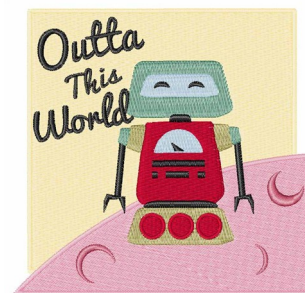

Name: Outta This World Machine Embroidery Design

SKU: WD02-JLA000892D

Brand: Windmill Designs

Unique Colors: 13 (9 color Stops)

Unique Colors

	Color Name (Color Code)	Manufacturer - Type
	Super White (1001) [No Color Selected]	madeira - rayon
	Dusty Lilac (1263) [No Color Selected]	madeira - rayon
	Crocus (286)	Exquisite - Polyester 1000m