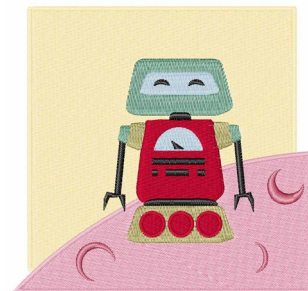

Name: Robot Machine Embroidery Design

SKU: WD02-JLA000892A

Brand: Windmill Designs

Unique Colors: 13 (9 color Stops)

Unique Colors

	Color Name (Color Code)	Manufacturer - Type
	Super White (1001) [No Color Selected]	madeira - rayon
	Dusty Lilac (1263) [No Color Selected]	madeira - rayon
	Crocus (286)	Exquisite - Polyester 1000m